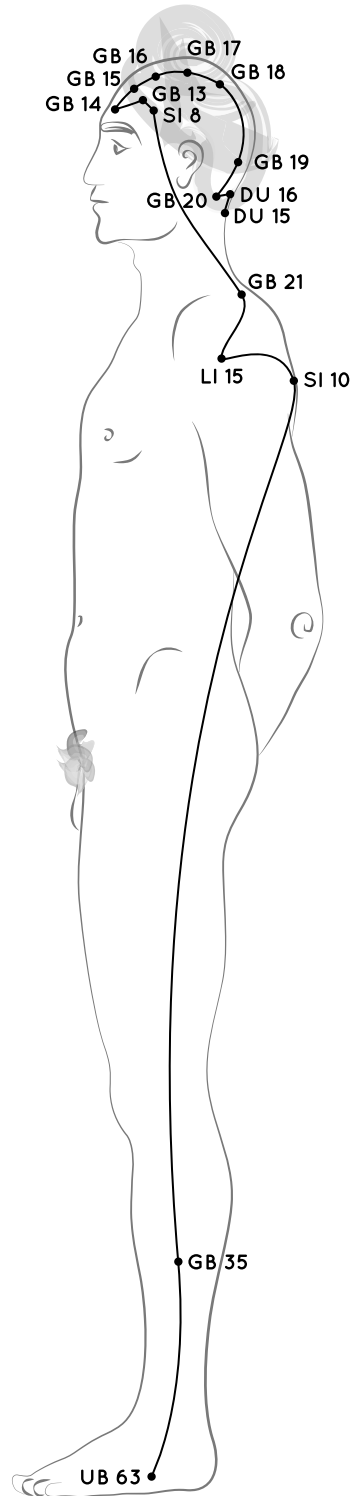

**Dai mai/Belt Vessel**

Master Point - GB 41  
 Coupled Point - SJ 5

**Yang wei mai/Yang linking Vessel**

Master Point - SJ 5  
 Coupled Point - GB 41